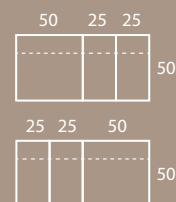

CR 20 DAILY

Copertina righello
ruler with cover
formato chiuso
closed size mm 102x75

Memo-stick
mm 50x50 (1 pz.)
25x50 (2 pz.)
25 fogli • sheets

CR 42 DAILY

Copertina righello
ruler with cover
formato chiuso
closed size mm 204x75

Memo-stick
mm 50x50 (2 pz.)
25x50 (4 pz.)
25 fogli • sheets

R 164 DAILY

Memo-stick righello
ruler
mm 160x40
50 fogli • sheets

0604 AT MAP

Cartina e penna
notepad with map
cartina aperta • map open
formato • size mm 420x300