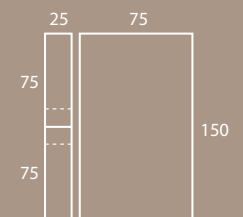

Set copertina e segnapagina e penna

set with cover and bookmarks and ballpen
formato chiuso
closed size mm 90x150

Memo-stick

mm 69x75
mm 120x75
50 fogli • sheets

Blocco con copertina e penna
notepad with cover and ballpen
formato chiuso
closed size mm 90x145

Memo-stick
mm 70x120
50 fogli • sheets

0724 CP POCKET

Cartoncino con penna
business card with ballpen
mm 80x100

Memo-stick
mm 51x75
50 fogli • sheets

COMPACT

Copertina e penna
cover and pen
mm 130x160

Memo-stick
mm 25x75 (2 pz.)
100 fogli • sheets

Blocco appunti
note pad mm 150x75
100 fogli • sheets

0765 CP

Copertina rigida e segnapagina
hard cover and bookmarks
formato chiuso
closed size mm 82x106

Memo-stick
mm 51x75 • 25 fogli • sheets
mm 102x75 • 100 fogli • sheets

0913 AC HARD COVER

Set segnapagina e penna
set index and ballpen
formato chiuso
closed size mm 155x250

Memo-stick
mm 51x75 • 50 fogli • sheets

blocco carta mm 148x140 • 50 fogli
notepad mm 148x140 • 50 sheets