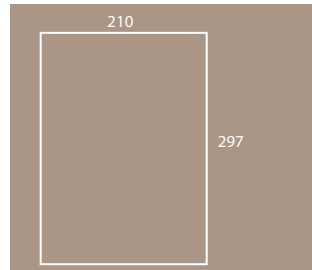

Cartellina con penna
folder with pen
formato chiuso
closed size mm 220x324

21-297 CP FOLDER