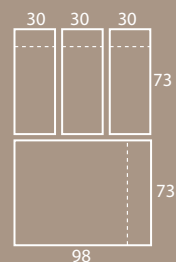

Set con copertina
set with cover
formato chiuso
closed size mm 75x100

Memo-stick
mm 30x73 (3 pz.)
mm 73x98 (1 pz.)
50 fogli • sheets

0483 DESK

Set con copertina
set with cover
formato chiuso
closed size mm 76x156

Memo-stick
mm 45x45 (6 pz.)
25 fogli • sheets

0645 DESK

Dispenser in cartoncino
cardboard dispenser
formato chiuso
closed size mm 104x78x18

Memo-stick
mm 102x75 (3 pz.)
50 fogli • sheets

0533 DESK